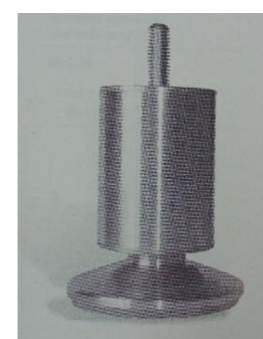

Dimensions

All indicated dimensions are approx. dimensions
Width and depth see type plan

Possible finish:

Standard

Normal seam

Our furniture are hand-made. For this reason, are possible small differences in dimensions.
Differences in shades of wood, cloth and leather, bending, hardness upholstery can not be the basis for complaint.

Width / Depth / frame height	Headboard height	Measure of insert frame
157 x 222 x 40	80	140 x 200
177 x 222 x 40 Incl. middle bar	80	160 x 200
197 x 222 x 40 Incl. middle bar	80	180 x 200
217 x 222 x 40 Incl. middle bar	80	200 x 200

Standard leg: Wood leg Nr 59 H150

Color: - dark brown
- black
- alu
- natural

Special order: Metal leg Nr 74 H150 Additional charge

Color: - alu

Metal leg Nr 26 H150 Additional charge

Color: - chrom

Wood leg Nr 75 H150 Additional charge

Color: - dark brown
- black
- alu
- natural

Metal skid Nr 76 H150 Additional charge

Color: - chrom