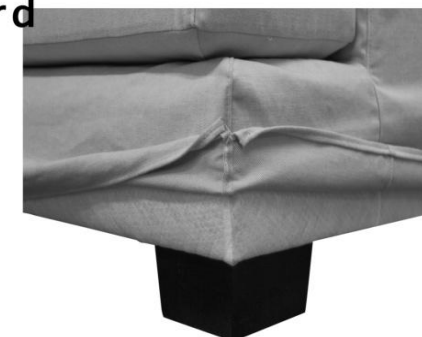

**Dimensions**

All indicated dimensions are approx. dimensions  
Width and depth see type plan

**Headboard height 90 / 110**

**Removable cover**  
Standard

---

Our furniture are hand-made. For this reason, are possible small differences in dimensions.  
Differences in shades of wood, cloth and leather, bending, hardness upholstery can not be the basis for complaint.

---

Width / Depth / Frame height	Headboard height	Measure of insert frame
144 x 226 x 26	110 or 90	120 x 200
164 x 226 x 26	110 or 90	140 x 200
184 x 226 x 26 Incl. middle bar	110 or 90	160 x 200
204 x 226 x 26 Incl. middle bar	110 or 90	180 x 200
224 x 226 x 26 Incl. middle bar	110 or 90	200 x 200

Standard leg: Metal leg Nr. 32 H-15 cm

Color:           - black  
                      - chrom