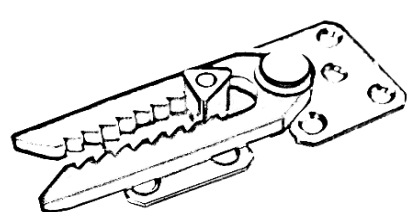

Connection

Possible finish:

Standard

Normal seam

Open seam

All indicated dimensions are approx. dimensions
Height 64 cm Seat height 43 cm Leg height 4 cm
Depth 110 cm Seat depth 85 cm

		Dimensions
	Typ Nr. SO03 Sofa 3 – seat 2x Pillows 95 x 50 1x decorative pillow 50 x 25 1x decorative pillow 40 x 40	245 x 110
	Typ Nr. SO25 Sofa 2,5 – seat 2x Pillows 85 x 50 1x decorative pillow 50 x 25 1x decorative pillow 40 x 40	225 x 110
	Typ Nr. LS15 Loveseat 1x Pillows 85 x 50	140 x 110
	Typ Nr. HO30 Ottoman 110 x 90	110 x 90
	Typ Nr. SO49 Sofa 3–seat Arm right 2x Pillows 95 x 50 1x decorative pillow 50 x 25 1x decorative pillow 40 x 40	220 x 110
	Typ Nr. SO50 Sofa 3–seat Arm left 2x Pillows 95 x 50 1x decorative pillow 50 x 25 1x decorative pillow 40 x 40	220 x 110
	Typ Nr. SO51 Sofa 2,5–seat Arm right 2x Pillows 85 x 50 1x decorative pillow 50 x 25 1x decorative pillow 40 x 40	200 x 110
	Typ Nr. SO52 Sofa 2,5–seat Arm left 2x Pillows 85 x 50 1x decorative pillow 50 x 25 1x decorative pillow 40 x 40	200 x 110
	Typ Nr. LO61 Longchair Arm right 1 Pillows 85 x 50 1 Pillows 70 x 50 1 Pillows 60 x 50 1 decorative pillow 50 x 25 1 decorative pillow 40 x 40	228 x 110
	Typ Nr. LO62 Longchair Arm left 1 Pillows 85 x 50 1 Pillows 70 x 50 1 Pillows 60 x 50 1 decorative pillow 50 x 25 1 decorative pillow 40 x 40	228 x 110
	Typ Nr. KO01 Combination–Nr. 01 composed of Sofa 2,5 Arm left and Sofa 2,5 Arm left and Ottoman 110x90 4 Pillows 85 x 50 1 Pillows 70 x 50 2 decorative pillow 50 x 25 2 decorative pillow 40 x 40	310 x 290
	Typ Nr. KO02 Combination–Nr. 02 composed of Sofa 2,5 Arm right and Sofa 2,5 Arm right and Ottoman 110x90 4 Pillows 85 x 50 1 Pillows 70 x 50 2 decorative pillow 50 x 25 2 decorative pillow 40 x 40	310 x 290