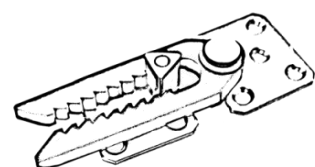

**Typ Nr. SO48**  
**Sofa 3,5-seat Arm left**  
215 x 110  
2 x Pillow 90 x 45

		Dimensions
	<b>Typ Nr. SO49</b> Sofa 3-seat Arm right 2 x Pillow 90 x 45	195 x 110
	<b>Typ Nr. SO50</b> Sofa 3-seat Arm left 2 x Pillow 90 x 45	195 x 110
	<b>Typ Nr. SO51</b> Sofa 2,5-seat Arm right 2 x Pillow 80 x 45	175 x 110
	<b>Typ Nr. SO52</b> Sofa 2,5-seat Arm left 2 x Pillow 80 x 45	175 x 110
	<b>Typ Nr. LO61</b> Longchair Arm right 1 x Pillow 90 x 45 1 x Pillow 65 x 65	230 x 110
	<b>Typ Nr. LO62</b> Longchair Arm left 1 x Pillow 90 x 45 1 x Pillow 65 x 65	230 x 110

**Suspension**

High quality springs in seat

**Upholstery**

High quality polyether core as a suspension with fleece cover.

**Legs**

Sensitive floors, eg. Wooden floors, etc., we recommend using felt pads. The legs are fastened by means of screws or by means of wood screws. Special legs can be fixed with wood screws by the customer.

**Connection**

The elements are joined with this fitting

Standard leg: Metal leg Nr. 13H10cm

Color: - black

Special leg: Wood leg Nr. 59H10cm

Color: - black  
- alu  
- natural  
- d. brown

**Extra Pillow - see price list pillow**