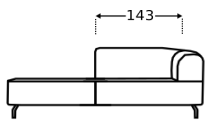

Dimensions

All indicated dimensions are approx. dimensions
Width and depth see type plan

Seat depth 58cm
Seat height 39cm

Possible finish:

Standard

Normal seam

Open seam

Our furniture are hand-made. For this reason, are possible small differences in dimensions.
Differences in shades of wood, cloth and leather, bending, hardness upholstery can not be the basis for complaint.

		Dimensions
	Typ Nr. SO04 Sofa 4 – seat	246 x 91
	Typ Nr. SO03 Sofa 3 – seat	222 x 91
	Typ Nr. SO25 Sofa 2,5 – seat	194 x 91
	Typ Nr. KO01 Combination–Nr. 1 composed of Sofa 2,5 Arm L and Longchair Arm R	263 x 203
	Typ Nr. KO02 Combination–Nr. 2 composed of Sofa 2,5 Arm R and Longchair Arm L	263 x 203
	Typ Nr. KO03 Combination–Nr. 3 composed of Sofa 3 Arm L and Longchair Arm R	291 x 203
	Typ Nr. KO04 Combination–Nr. 4 composed of Sofa 3 Arm R and Longchair Arm L	291 x 203
	Typ Nr. SO45 Sofa 4–seat arm right	224 x 91
	Typ Nr. SO46 Sofa 4–seat arm left	224 x 91
	Typ Nr. SO49 Sofa 3–seat arm right	200 x 91
	Typ Nr. SO50 Sofa 3–seat arm left	200 x 91

Dimensions

Typ Nr. SO51
Sofa 2,5-seat arm right

172 x 91

Typ Nr. SO52
Sofa 2,5-seat arm left

172 x 91

Typ Nr. LO61
Longchair arm right

91 x 203

Typ Nr. LO62
Longchair arm left