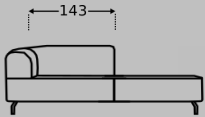

Dimensions

All indicated dimensions are approx. dimensions
Width and depth see type plan

Seat depth 58cm
Seat height 39cm

Possible finish:

Standard

Normal seam

Open seam

Our furniture are hand-made. For this reason, are possible small differences in dimensions.
Differences in shades of wood, cloth and leather, bending, hardness upholstery can not be the basis for complaint.

		Dimensions
	Typ Nr. SO04 Sofa 4 – seat	246 x 91
	Typ Nr. SO03 Sofa 3 – seat	222 x 91
	Typ Nr. SO25 Sofa 2,5 – seat	194 x 91
	Typ Nr. KO01 Combination–Nr. 1 composed of Sofa 2,5 Arm L and Longchair Arm R	263 x 203
	Typ Nr. KO02 Combination–Nr. 2 composed of Sofa 2,5 Arm R and Longchair Arm L	263 x 203
	Typ Nr. KO03 Combination–Nr. 3 composed of Sofa 3 Arm L and Longchair Arm R	291 x 203
	Typ Nr. KO04 Combination–Nr. 4 composed of Sofa 3 Arm R and Longchair Arm L	291 x 203
	Typ Nr. SO45 Sofa 4–seat arm right	224 x 91
	Typ Nr. SO46 Sofa 4–seat arm left	224 x 91
	Typ Nr. SO49 Sofa 3–seat arm right	200 x 91
	Typ Nr. SO50 Sofa 3–seat arm left	200 x 91

Dimensions

Typ Nr. SO51
Sofa 2,5-seat arm right

172 x 91

Typ Nr. SO52
Sofa 2,5-seat arm left

172 x 91

Typ Nr. LO61
Longchair arm right

91 x 203

Typ Nr. LO62
Longchair arm left