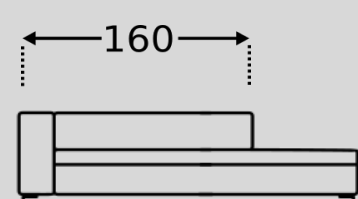

Typ Nr. LO64
Longchair right
1 Pillows 65 x 45
1 decorative pillow 40 x 40 - 1 decorative pillow 45 x 45

220 x 100