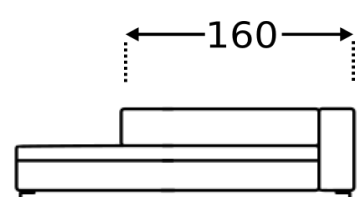

Typ Nr. LO63
Longchair left
1 Pillows 65 x 45
1 decorative pillow 40 x 40 - 1 decorative pillow 45 x 45

220 x 100